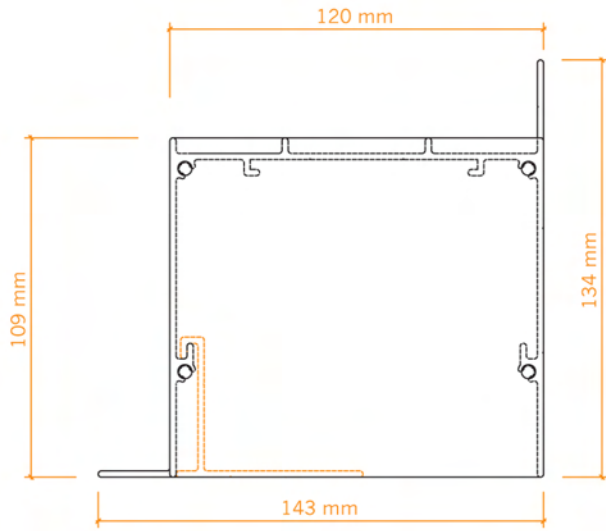

# HELIOS™ Blind Box

a neat and efficient alternative to traditional timber or plaster board

With wall and ceiling flanges

With ceiling flange

With wall flange

With no flanges

Swanmac • Blinds

t: 029 2081 1458  
e: sales@swanmac.com  
www.swanmac.com