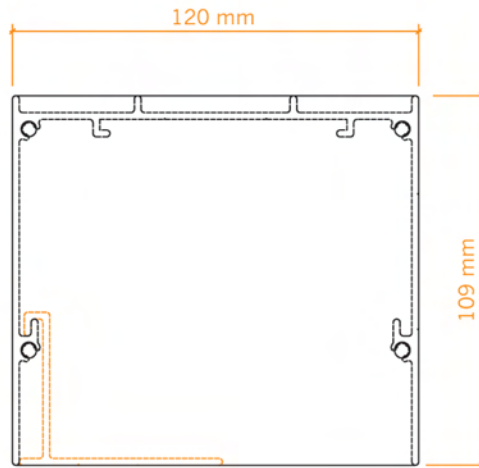

# HELIOS™ Blind Box

a neat and efficient alternative to traditional timber or plaster board

With wall and ceiling flanges

With ceiling flange

With wall flange

With no flanges

Swanmac • Blinds

t: 029 2081 1458  
e: sales@swanmac.com  
www.swanmac.com