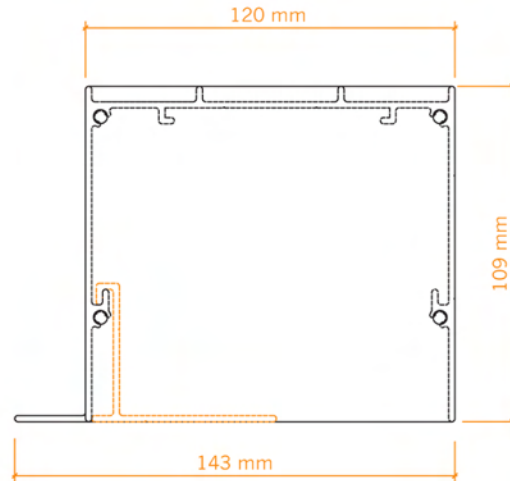

# HELIOS™ Blind Box

a neat and efficient alternative to traditional timber or plaster board

With wall and ceiling flanges

With ceiling flange

With wall flange

With no flanges

Swanmac • Blinds

t: 029 2081 1458  
e: sales@swanmac.com  
www.swanmac.com