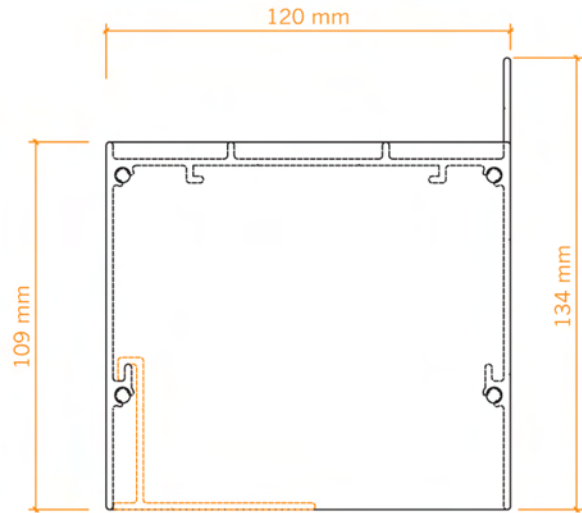

# HELIOS™ Blind Box

a neat and efficient alternative to traditional timber or plaster board

With wall and ceiling flanges

With ceiling flange

With wall flange

With no flanges

Swanmac • Blinds

t: 029 2081 1458  
e: sales@swanmac.com  
www.swanmac.com