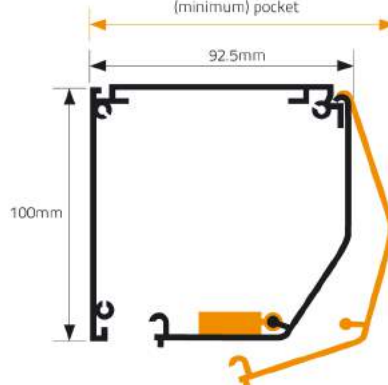

ULTIMATE CONTROL

- Motorised operation**
- European-made motors.
 - 5Nm lifting force.
 - Hardwired switch or radio remote control.

PROFILE DIMENSIONS

Cassette

Fascia removable within 100mm (minimum) pocket