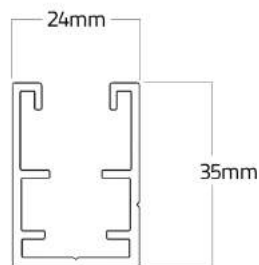

Side Channel