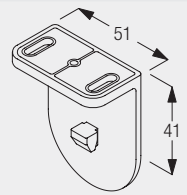

10873
Bracket (white)

All these measures are based on the maximum system dimensions.

Recess fitting

10873
Bracket (white)

All these measures are based on the maximum system dimensions.

4907

Standard Accessories

4227 Profile

4845 Metal bead chain

10400 Safety Cord Retainer

10872 Profile for bottom bar (white or grey)

10873 Bracket (white)

10874 End cover for bottom bar (white or grey)

10880 Chain drive 32 mm

10885 Click support

Useful Measures

10872 Profile for bottom bar (white or grey)

10873 Bracket (white)

10874 End cover for bottom bar (white or grey)

4907

4907

www.silentgliss.co.uk

www.silentglissglobal.com