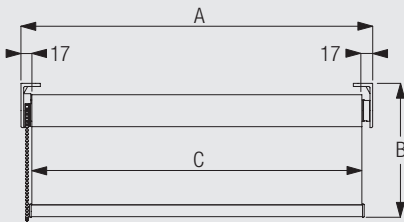

4907

Profile and Bending Information

4227

Cannot be bent

How to Measure

Measurement information

A: System width
B: System drop
C: Fabric width

System Dimensions

1.8m

50cm

2.8m

5m²

2.5kg

4907

Fitting Information

WARNING