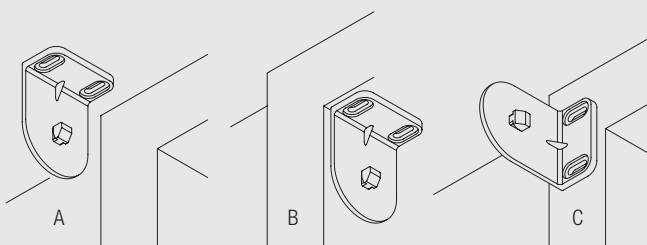

Bracket positioning and basic fitting features

A: Ceiling Fixing
B: Recess Fixing
C: Wall Fixing