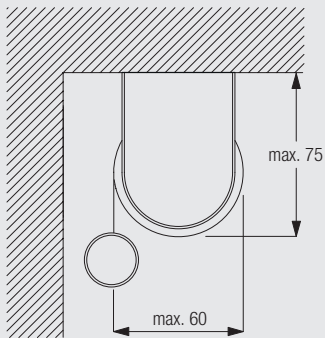

4907

Profile and Bending Information

4227

Cannot be bent

How to Measure

Measurement information

A: System width
B: System drop
C: Fabric width

System Dimensions

1.8m

50cm

2.8m

5m²

2.5kg

4907

Fitting Information

WARNING

Bracket positioning and basic fitting features

A: Ceiling Fixing
B: Recess Fixing
C: Wall Fixing

Ceiling fitting

10873
Bracket (white)

All these measures are based on the maximum system dimensions.

Wall fitting