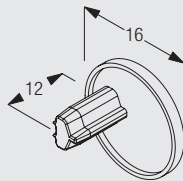

4227 Profile

4845 Metal bead chain

10400 Safety Cord Retainer

10872 Profile for bottom bar (white or grey)

10873 Bracket (white)

10874 End cover for bottom bar (white or grey)

10880 Chain drive 32 mm

10885 Click support

Useful Measures

10872 Profile for bottom bar (white or grey)

10873 Bracket (white)

10874 End cover for bottom bar (white or grey)

4907

4907

www.silentgliss.co.uk

www.silentglissglobal.com