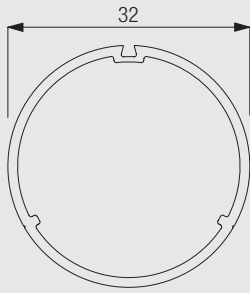

4907

Profile and Bending Information

4227

Cannot be bent

How to Measure

Measurement information

A: System width
B: System drop
C: Fabric width

System Dimensions

1.8m

50cm

2.8m

5m²

2.5kg

4907

Fitting Information

WARNING