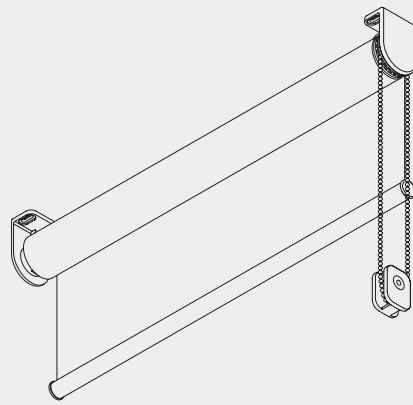

Roller Blind Systems

Chain Operated Roller Blind System

Silent Gliss® 4907

Product Information

- Stylish but functional chain operated roller blind system for contract applications.
- Smooth operation with stainless steel bead chain.
- The blind can be stopped at any given position.
- Elegant and identical (left/right) full metal brackets powder coated in white.
- Easy installation allowing the operation side to be changed.
- All parts are made of high quality materials and combine elegant appearance and high durability.
- Slim, elegant bottom bar in white or grey.

4907

Profile and Bending Information

4227

Cannot be bent

How to Measure

Measurement information

A: System width
B: System drop
C: Fabric width

System Dimensions

1.8m

50cm

2.8m

5m²

2.5kg

4907

Fitting Information

WARNING

Bracket positioning and basic fitting features

A: Ceiling Fixing
B: Recess Fixing
C: Wall Fixing

Ceiling fitting

10873
Bracket (white)

All these measures are based on the maximum system dimensions.

Wall fitting