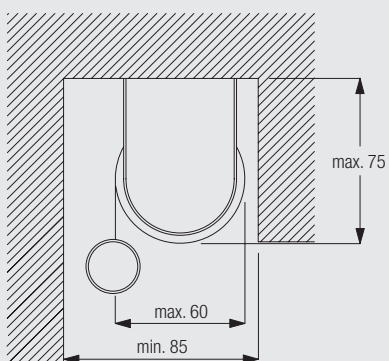

Bracket positioning and basic fitting features

A: Ceiling Fixing
B: Recess Fixing
C: Wall Fixing

Ceiling fitting

10873
Bracket (white)

All these measures are based on the maximum system dimensions.

Wall fitting

10873
Bracket (white)

All these measures are based on the maximum system dimensions.

Recess fitting

10873
Bracket (white)

All these measures are based on the maximum system dimensions.

4907

Standard Accessories