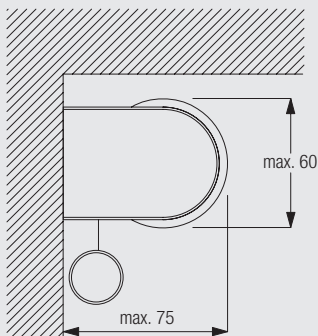

Bracket positioning and basic fitting features

A: Ceiling Fixing
B: Recess Fixing
C: Wall Fixing

Ceiling fitting

10873
Bracket (white)

All these measures are based on the maximum system dimensions.

Wall fitting

10873
Bracket (white)

All these measures are based on the maximum system dimensions.

Recess fitting

10873
Bracket (white)

All these measures are based on the maximum system dimensions.

4907

Standard Accessories