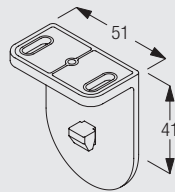

4907

Profile and Bending Information

4227

Cannot be bent

How to Measure

Measurement information

A: System width
B: System drop
C: Fabric width

System Dimensions

1.8m

50cm

2.8m

5m²

2.5kg

4907

Fitting Information

WARNING

Young children can be strangled by loops in pullcords, chains, tapes and inner cords that operate the product. To avoid strangulation and entanglement, keep cords out of the reach of young children. Cords may become wrapped around a child's neck. Move beds, cots and furniture away from window covering cords. Do not tie cords together. Make sure cords do not twist to create a loop.

Bracket positioning and basic fitting features

A: Ceiling Fixing
B: Recess Fixing
C: Wall Fixing

Ceiling fitting

10873
Bracket (white)

All these measures are based on the maximum system dimensions.

Wall fitting