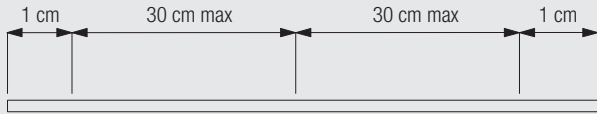

Fitting Information

Maximum recommended fixing points

Important: when installing system 6290 with the intention of reducing the opportunity of self harm, Silent Gliss recommend the following:

- The first and final fixings must be no more than 1cm from either end of the track.
- If fixing to a baton, ensure the profile does not project past the edge of the baton.
- If fixing to uneven wall surfaces (with or without batons), use a sealant or similar compound around the baton/track to ensure no gaps remain.