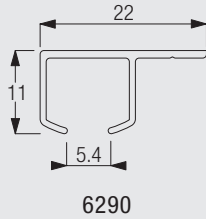

Profile, Bending and Specification Information

6290 Ceiling Fix

Specification Guide - download from www.silentgliss.co.uk (password required)

Silent Gliss 6290 hand operated curtain track in white powder coated aluminium. Fix track to ceiling with self drilling wood screws. Special gliders to run in profile 6148 (10/m) and 6149 (2/length). Fix with secure endcovers 6122 at either end.