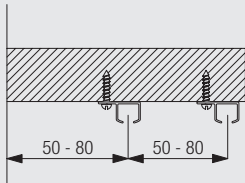

Ceiling fix with two or multiple profiles

The final distance may be outside of the recommendations above depending on curtain heading, make-up and any obstructions.

Standard Accessories

6122 Endstop

6148 Safety glider (yellow)

6149 Safety glider (blue)

6290 Profile

6290

Optional Accessories

0688 Wood screw (self drilling)

10430 Draw rod with hook, 50cm