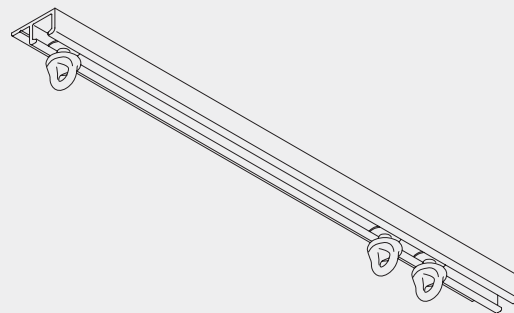

### Product Information

- Ceiling fix safety track - unique gliders designed to separate from profile when a specific weight is applied (4-6kg)
- Discreet hand drawn curtain track for contract applications - ideal for hospitals and schools
- Blue glider supplied for leading edge of curtain designed to separate at a higher weight (8-10kg) as more pressure is applied here when curtains are operated
- Profile is not pre-drilled in order to prevent impairing appearance from the room
- Profile fixed using self drilling screws. No gap between profile and ceiling
- For light to medium weight curtains
- White profile only
- Standard profile lengths available - 5m and 6m
- Unique blue and yellow safety gliders for easy identification