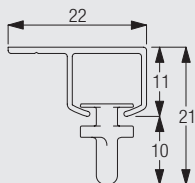

## Optional Accessories

0688 Wood screw (self drilling)

10430 Draw rod with hook, 50cm

10431 Draw rod with hook, 75cm

10432 Draw rod with hook, 100cm

10433 Draw rod with hook, 125cm

10434 Draw rod with hook, 150cm

## Useful Information and Sewing Accessories

Diagram uses safety glider measured to the inside of the glider eye.

3562 Standard tape

3582 Hook

3599 Hook

6290

6290

[www.silentgliss.co.uk](http://www.silentgliss.co.uk)