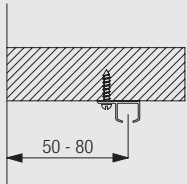

Fitting Options

Ceiling fix with 6290 with single profile

The final distance may be outside of the recommendations above depending on curtain heading, make-up and any obstructions.